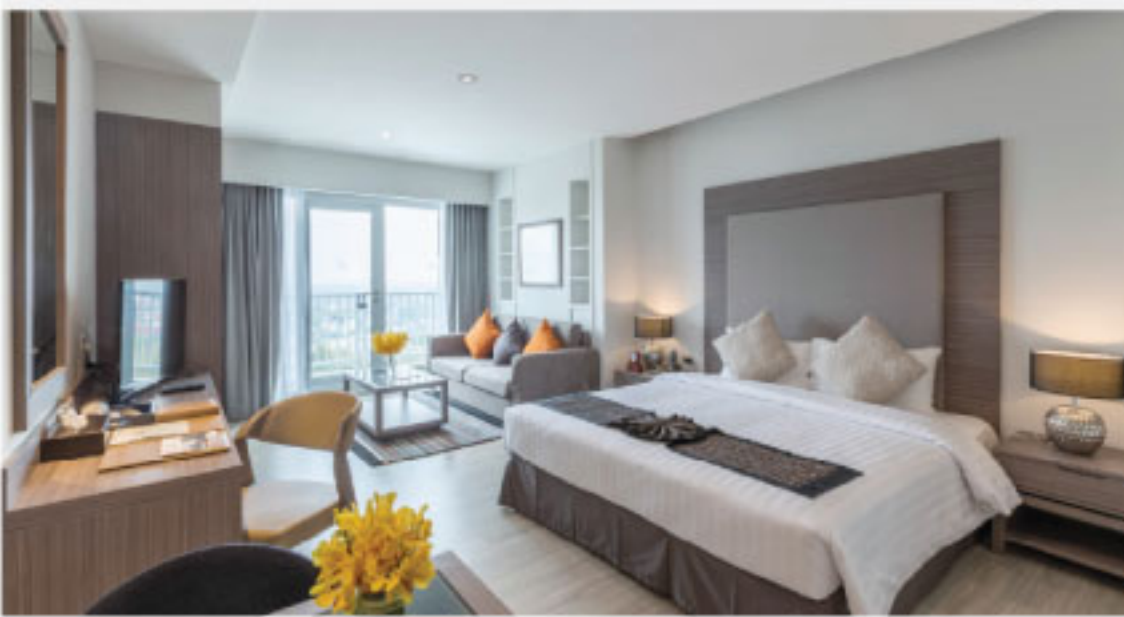

KANTARY HOTEL, KORAT

TEST & GO PACKAGES

SPECIAL WELCOME BACK TO THAILAND

**1 NIGHT PACKAGES
START FROM
THB 10,300** ROOM / NIGHT

INCLUDES

- ✓ One RT-PCR Test and 1 ATK Test Kit
- ✓ PRIVATE SHA Plus Airport transfer to Hotel (Suvarnabhumi/Don Muang)
- ✓ Breakfast

VALID UNTIL 30 JUNE 2022

We try to make things as simple as possible for you to enter Thailand via Korat

STUDIO SUITE (43 SQ.M.)

SWIMMING POOL

THE GRILL ROOM RESTAURANT

PACKAGE

1 NIGHT

ONE TIME AIRPORT TRANSFER + ONE TIME RT-PCR TEST

SINGLE

TWIN/DOUBLE

10,300

13,000

ADDITIONAL NIGHT WITH BREAKFAST

SINGLE

TWIN/DOUBLE

Room / Night

Room / Night

2,300

2,500

PLUS

- Free Wi-Fi
- Special discounted rates for your extension in any Cape & Kantary Hotels in Thailand
- Rates are inclusive of V.A.T. and service charge

REQUIREMENTS TO TRAVEL TO THAILAND